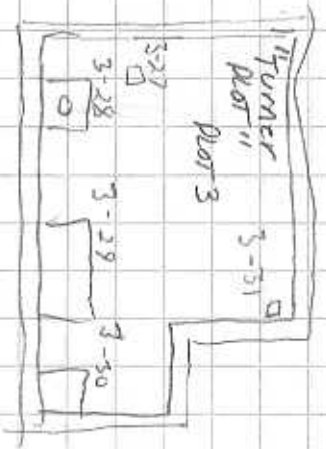

MAY VIEW ROAD

AREA-2

Headstones  
60-88

AREA-3

Headstones  
90-103

AREA-1

Headstones  
1-59

"MASSEY  
HILL"  
CEMETERY

ALSO HOLT-MORGAN Cemetery

CAMDEN ROAD

Small stone marker  
Cannon rd

WOOD LINE

# AREA 1

CAMDEN RD. ↓  
MASSIEY HILL CEMETERY

ALSO HOYT-MORGAN CEMETERY

STONE MARKER

3

23

24

25

26

14

7

15

12

11

10

38